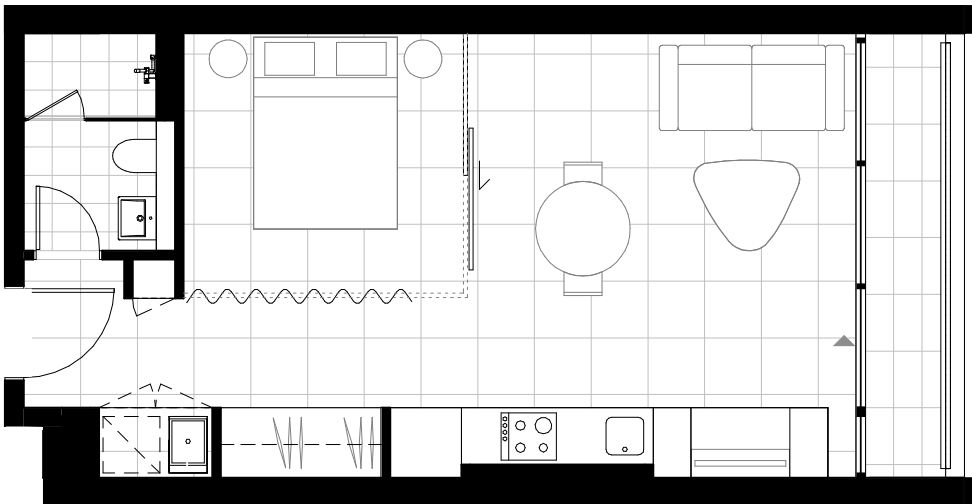

WATERFALL
BY CROWN GROUP

One Bed Suite

Revised 26.05.17 | No.11

BUILDING A

Apartments: A703,

Total	44 s q m
Internal	40s q m
External	4 s q m

Disclaimer: The information and illustrations in this document are indicative only and are subject to change. Crown W1 Pty Limited, Sathio Investments Pty Limited, Crown Cornerstone Investments Pty Limited and Crown W1 Developments Pty Limited and their related entities or corporations (including the landowner) and their agents do not warrant the accuracy of and do not accept any liability for any error or discrepancy in the information and illustrations. Any furniture depicted is illustrative only and will not form part of the property sold. The displayed information and illustrations do not form part of any contract for sale, and interested parties must rely on their own enquiries and the information in the contract for sale.