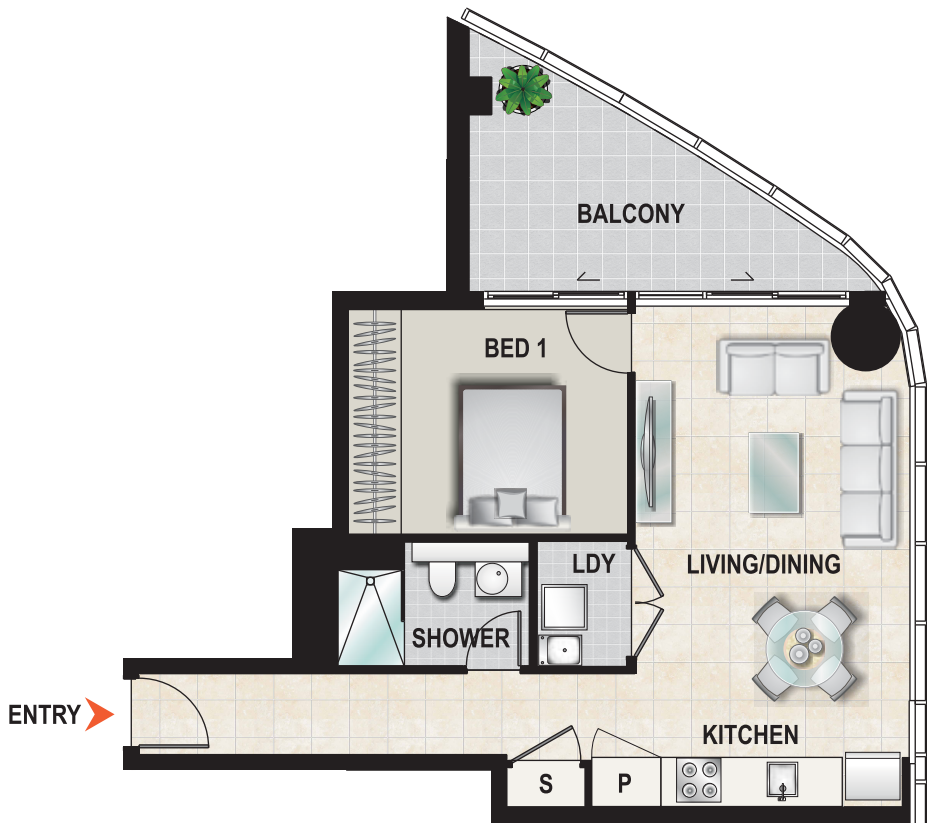

THE Retreat AURA

1 BEDROOM

APARTMENTS

203, 303, 403, 503, 603,
703, 803, 903, 1003, 1103,
1203, 1303, 1403, 1503, 1603,
1703, 1803, 1903, 2003

INTERNAL AREA

51m²

EXTERNAL AREA

11m²

TOTAL AREA

62m²

BUILDING A

DISCLAIMER

Purchasers take note: These floorplans do not form part of the Contract for Sale of any lot within the development. They are indicative only. The descriptions, layouts and areas set out in this floor plan are subject to change and may not accurately reflect the final design of each unit depicted.