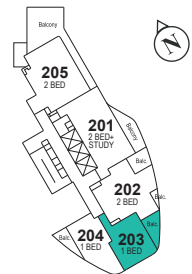

THE Retreat AURA

1 BEDROOM

APARTMENTS

203, 303, 403, 503, 603,
703, 803, 903, 1003, 1103,
1203, 1303, 1403, 1503, 1603,
1703, 1803, 1903, 2003

INTERNAL AREA

51m²

EXTERNAL AREA

11m²

TOTAL AREA

62m²

BUILDING A

DISCLAIMER

Purchasers take note: These floorplans do not form part of the Contract for Sale of any lot within the development. They are indicative only. The descriptions, layouts and areas set out in this floor plan are subject to change and may not accurately reflect the final design of each unit depicted.