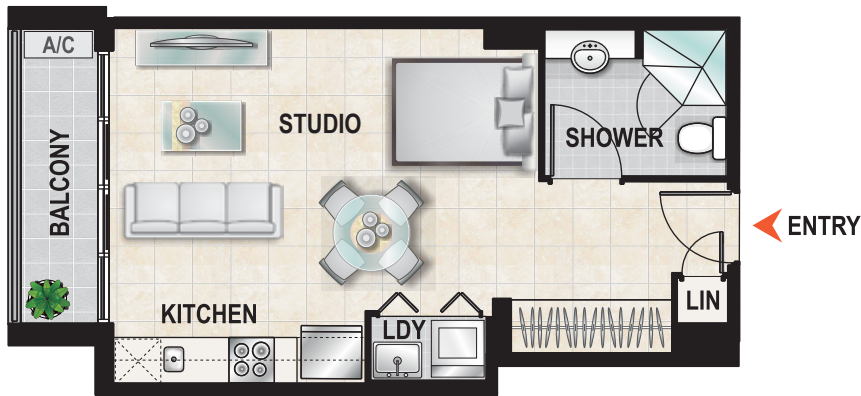

BUILDING C

APARTMENT

119

STUDIO

INTERNAL

36 m²

EXTERNAL

4 m²

TOTAL

40 m²

LEVEL 1

DISCLAIMER

Purchasers take note: These floorplans do not form part of the Contract for Sale of any lot within the development. They are indicative only. The descriptions, layouts and areas set out in this floor plan are subject to change and may not accurately reflect the final design of each unit depicted.