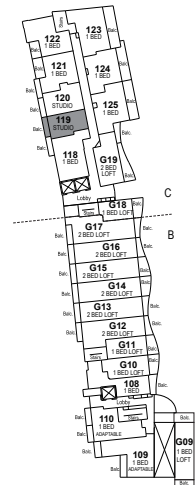

BUILDING C

APARTMENT

119

STUDIO

INTERNAL

36 m²

EXTERNAL

4 m²

TOTAL

40 m²

LEVEL 1

DISCLAIMER

Purchasers take note: These floorplans do not form part of the Contract for Sale of any lot within the development. They are indicative only. The descriptions, layouts and areas set out in this floor plan are subject to change and may not accurately reflect the final design of each unit depicted.