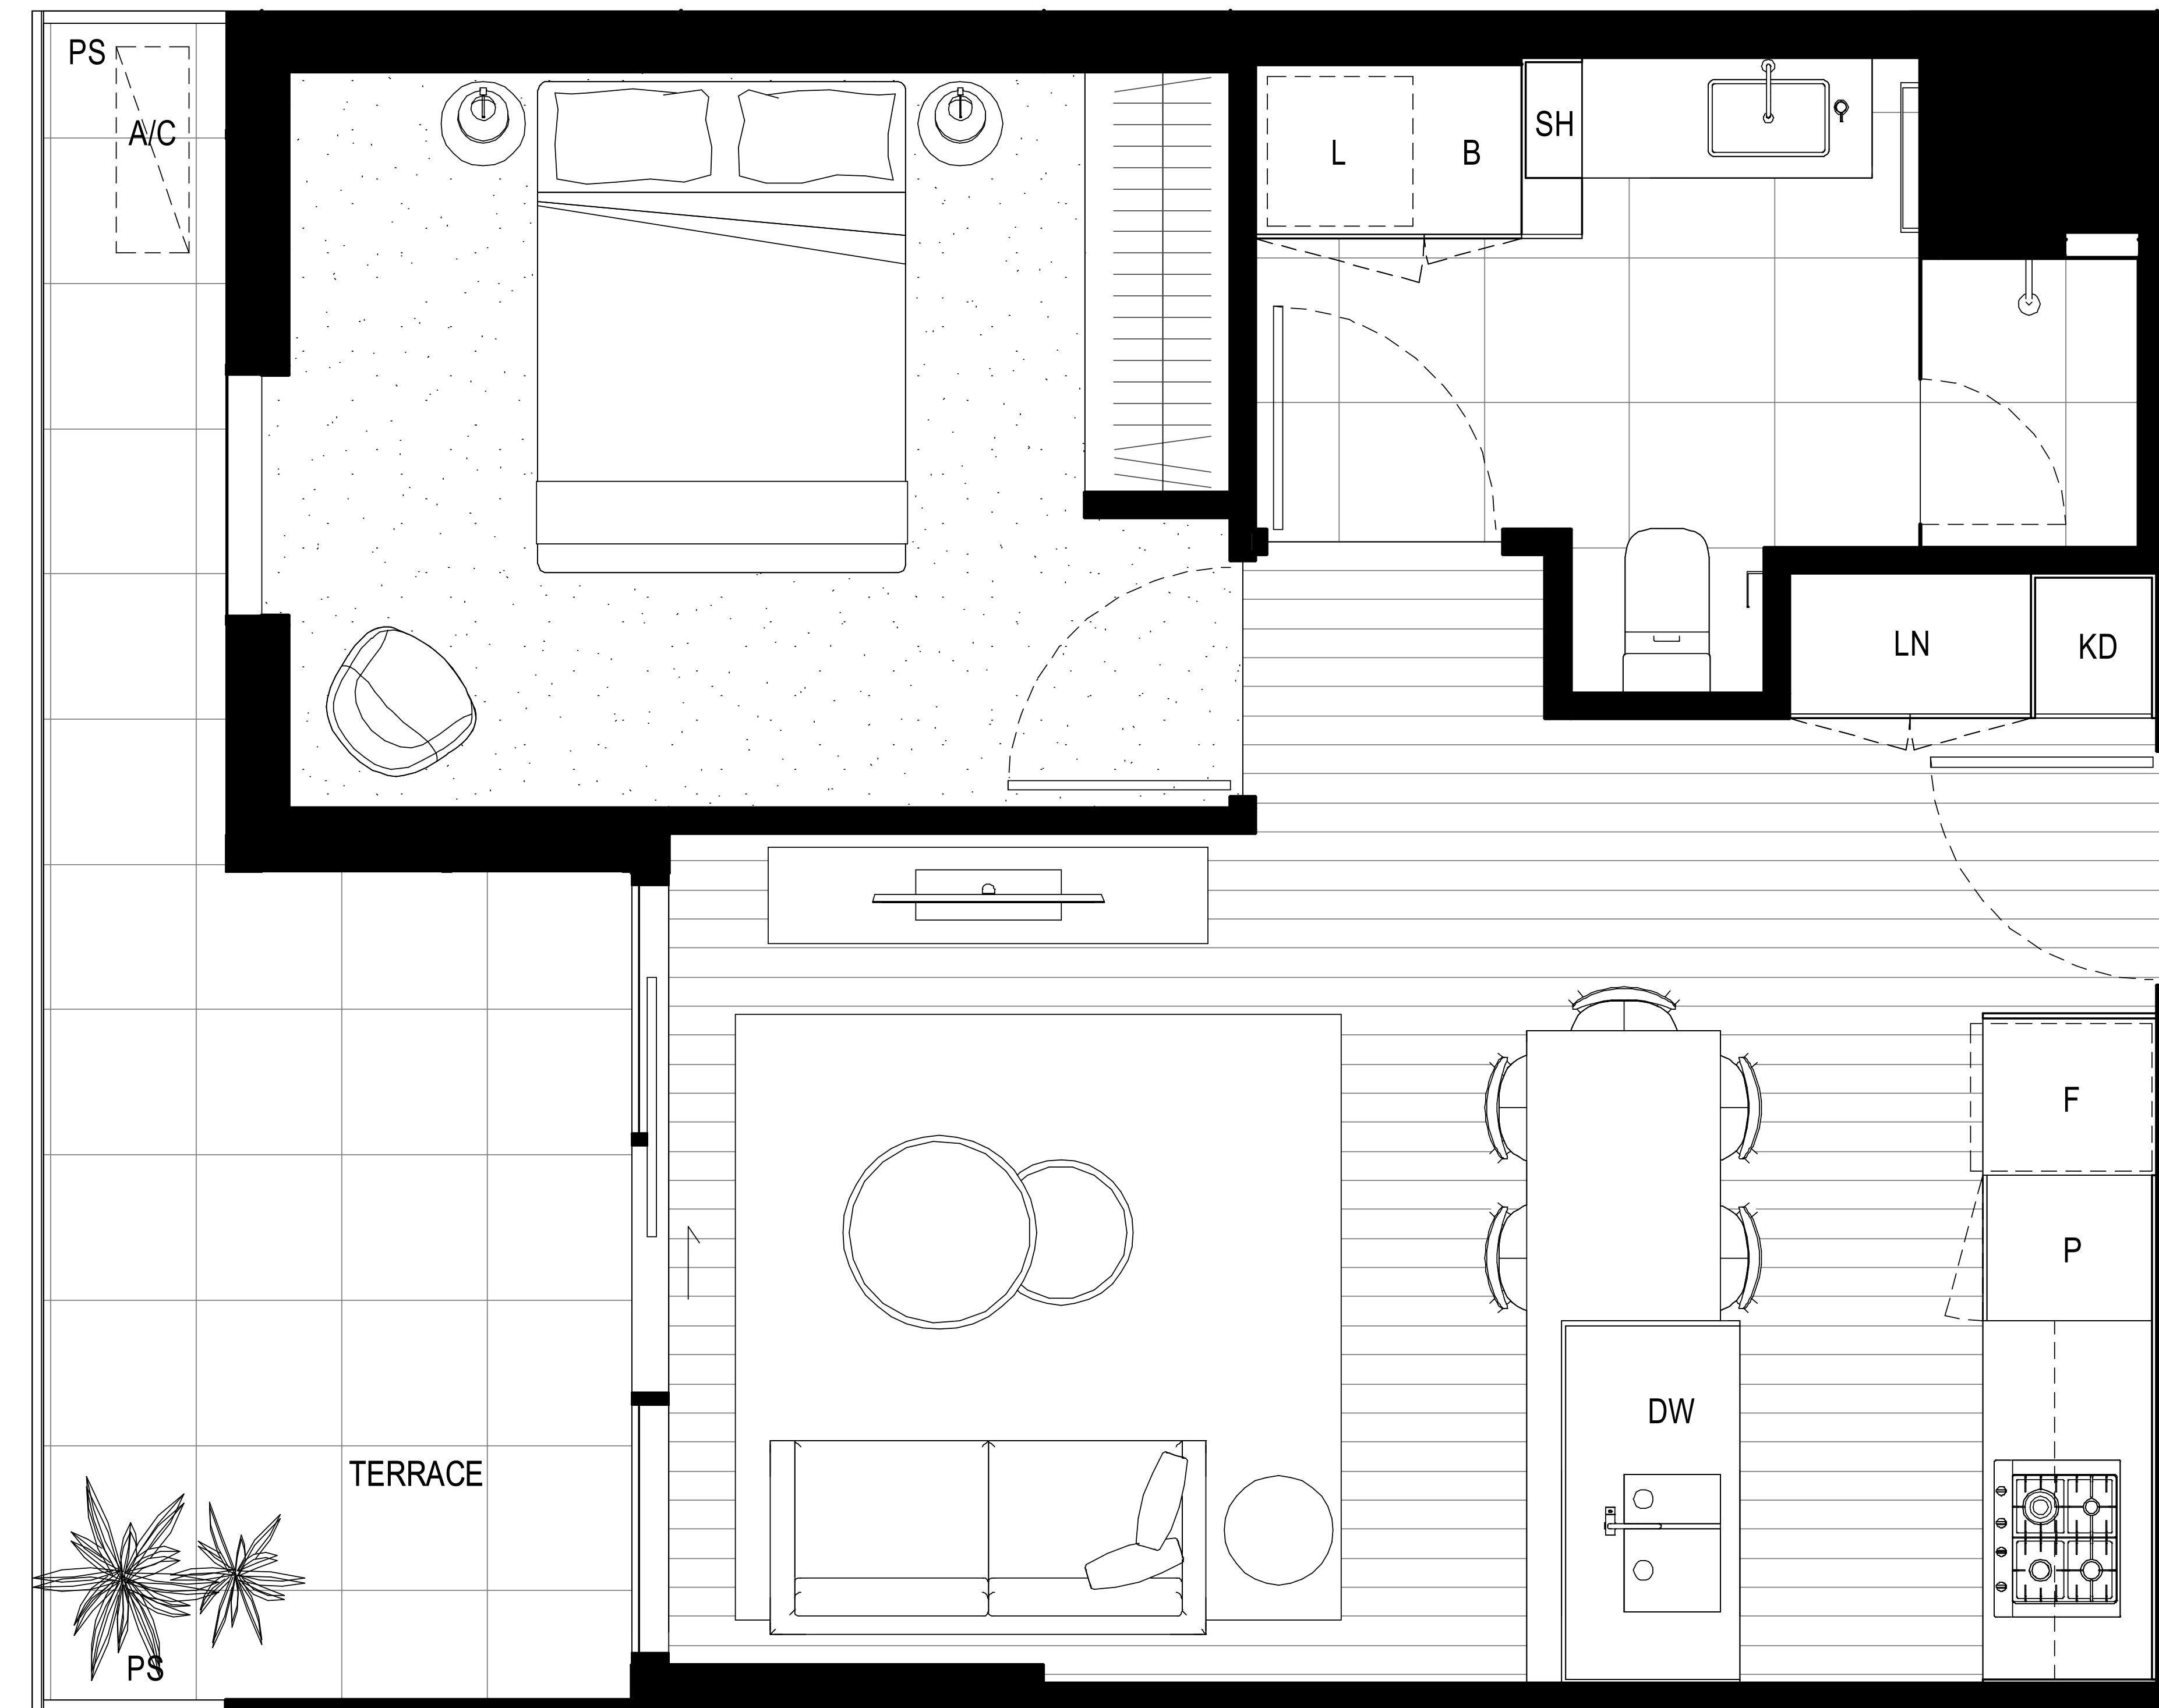

**LEGEND**

A/C	AIR CONDITIONER
B	BROOM CUPBOARD
F	REFRIGERATOR ALCOVE
DW	DISHWASHER
KD	KEY DROP
L	LAUNDRY
LN	LINEN
P	PANTRY
PS	PRIVACY SCREEN
S	STORAGE
SH	SHELF
ST	STUDY
OG	OBSCURE GLAZING
OV	OVEN

**LOT NO. 202A, 302A, 402A,  
502A, 602A, 702A, 802A, 902A**

**1 BED | 1 BATH | 1 CAR**

INTERNAL AREA	50.7 SQM
BALCONY AREA	10.2 SQM
TOTAL AREA	60.9 SQM